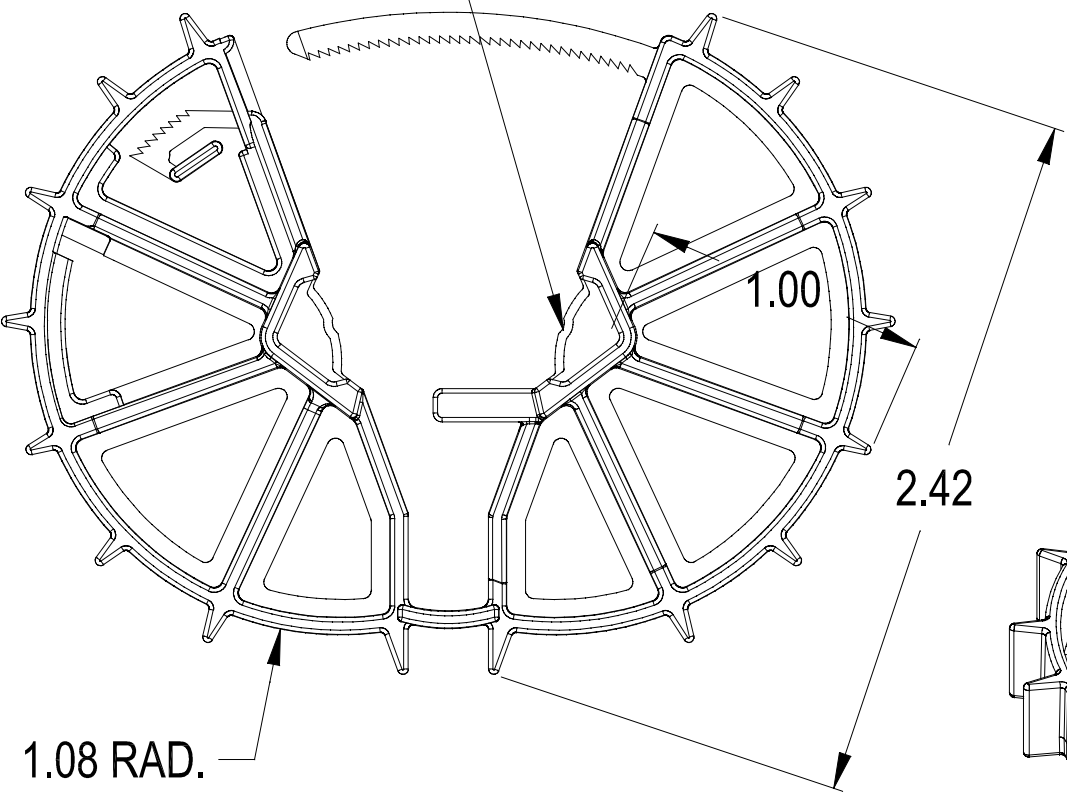

ACCEPTS WIRE - # 5 REBAR

POLYLOK 1" LOCKING WHEEL/CHAIR  
PART NO. 3052-LOK  
MATERIAL - HDPE