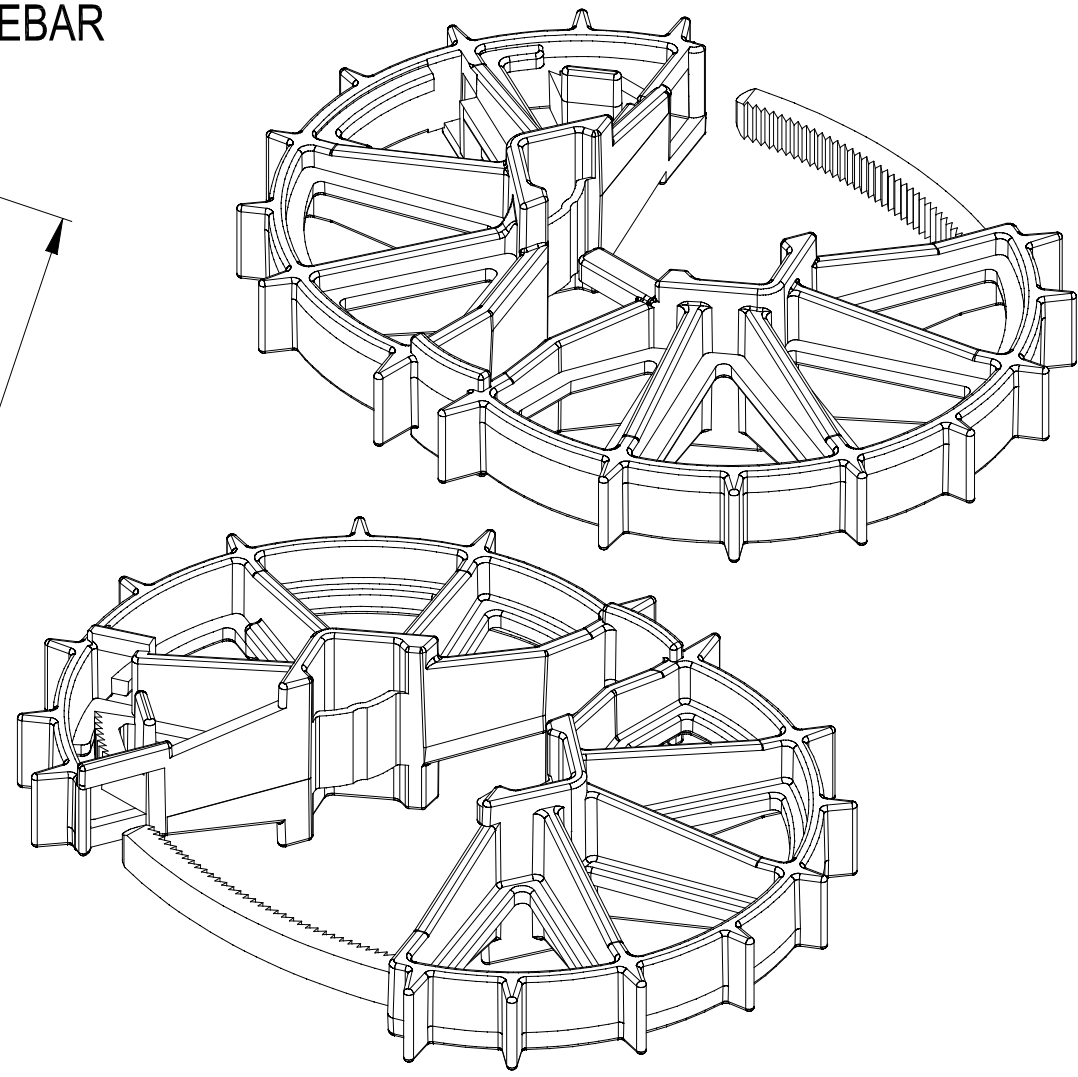

ACCEPTS WIRE - # 5 REBAR

POLYLOK 1" LOCKING WHEEL/CHAIR  
PART NO. 3052-LOK  
MATERIAL - HDPE