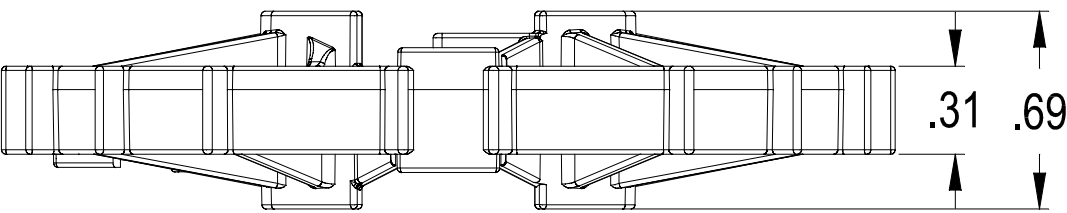

ACCEPTS WIRE - # 5 REBAR

POLYLOK 1" LOCKING WHEEL/CHAIR  
PART NO. 3052-LOK  
MATERIAL - HDPE