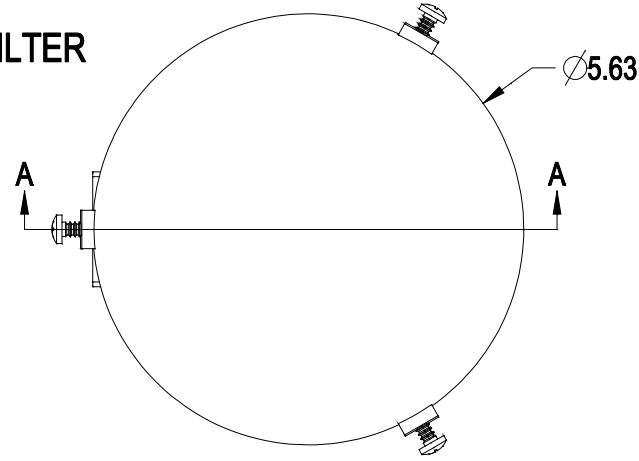

POLYLOK 4" MUSHROOM CARBON FILTER
PART NO. PCF-MCF4
MATERIAL - PVC
COLOR:
CAP - GREY
BODY - WHITE

#10 X 1.5" SELF DRILLING SCREW
TYP. 3 PLCS.

.8 LBS. ACTIVATED CHARCOAL PELLETS

1" PIPE PLUG
TO REPLACE
ACTIVATED
CHARCOAL

SCREEN MESH
TYP. 2 PLCS.

9.00 11.25

SECTION A-A

4.50 TO FIT OVER 4" SCHD 40