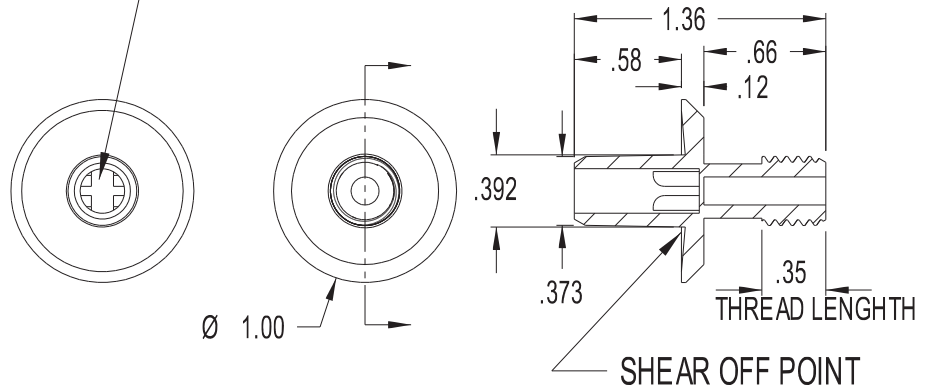

AFTER SHEAR OFF, INSERT SCREW DRIVER
HERE TO UNSCREW REMAINDER OF LOCATOR

3/8-16 THREAD

THIS DIA. PRESS FIT FOR
A DRILLED 3/8" HOLE

POLYLOK 3/8" THREADED LOCATOR
PART NO. - 30381
MATERIAL - POLYPROPYLENE