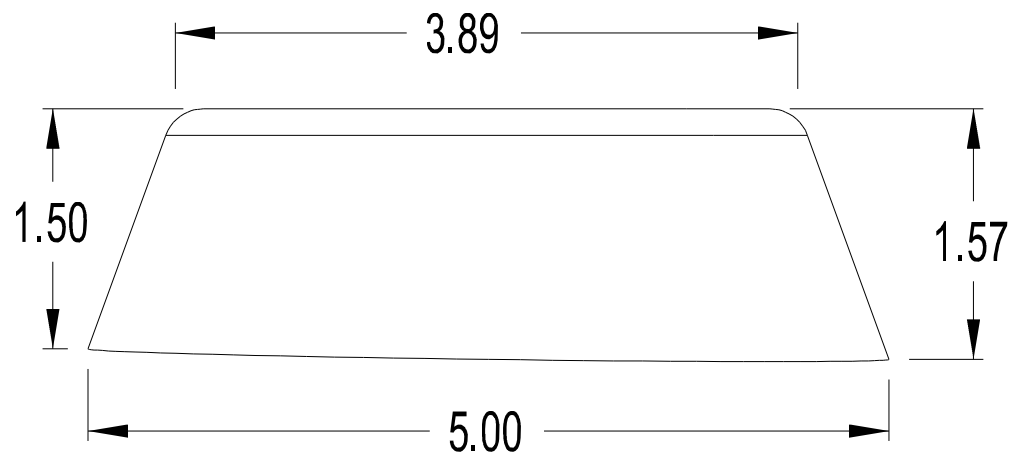

HOLE TO ACCEPT 3/8"  
ROUND HEAD SCREW

D-BOX ADAPTER PLUG  
PART # 3012  
MATERIAL. - FILLED POLYPROPELENE