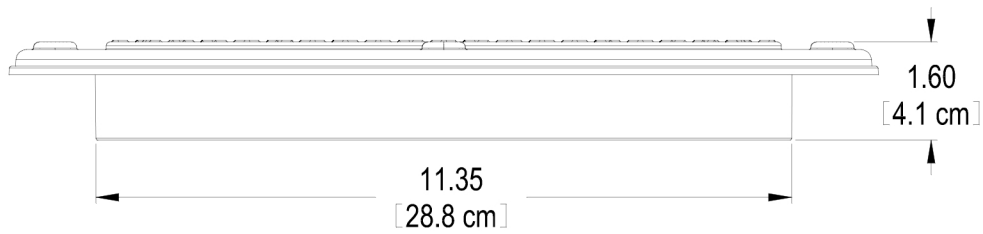

12.68
[32.2 cm]

Ø14.18
[36.0 cm]

11.35
[28.8 cm]

1.60
[4.1 cm]

POLYLOK 12" PIPE GRATE
PART NO. - 3004-GR
MATERIAL - HDPE
COLOR - GREEN
OPEN AREA - 29.03 SQ. IN.