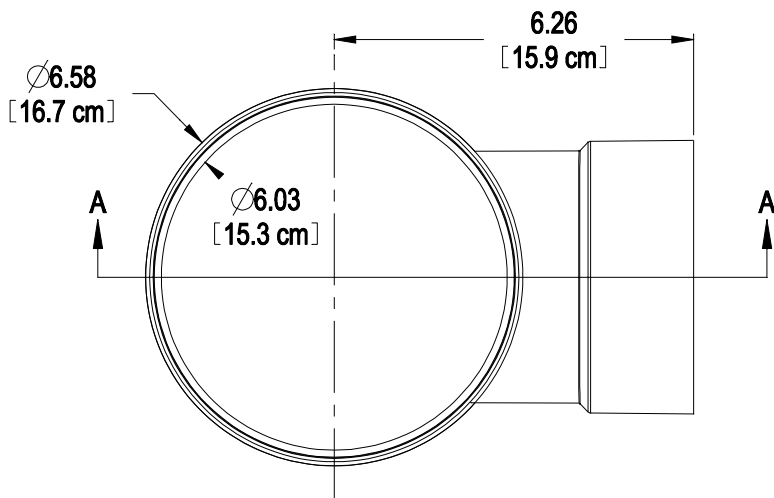

SECTION A-A

POLYLOK PL-250 HOUSING
PART NO. 30142-250
MATERIAL - ABS
COLOR - BLACK