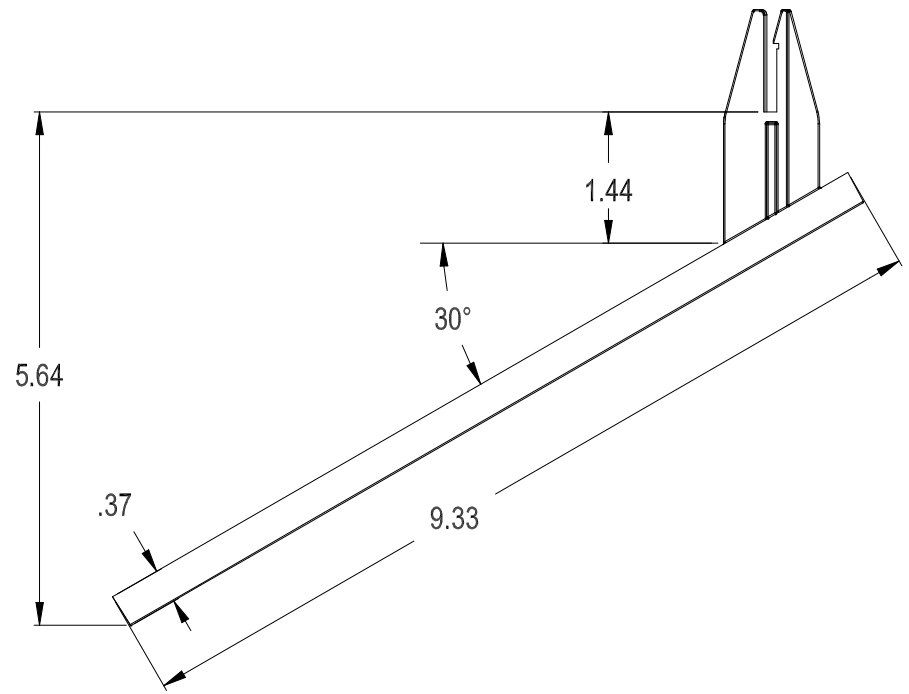

POLYLOK Inc.
1-877-785-8585
Part No. 3026
Made in USA

POLYLOK Inc.
1-877-785-8585
Part No. 3026
Made in USA

8.08 DIA.

POLYLOK PL-250 GAS DEFLECTOR
PART NO. 3026
MATERIAL - POLYPROPYLENE
COLOR - WHITE

POLYLOK Inc.
1-877-785-8585
Part No. 3026
Made in USA

THIS FEATURE SNAPS INTO A
POCKET ON THE BOTTOM OF A
PL-250 HOUSING PART # 30142-250

5.64

1.44

30°

.37

9.33