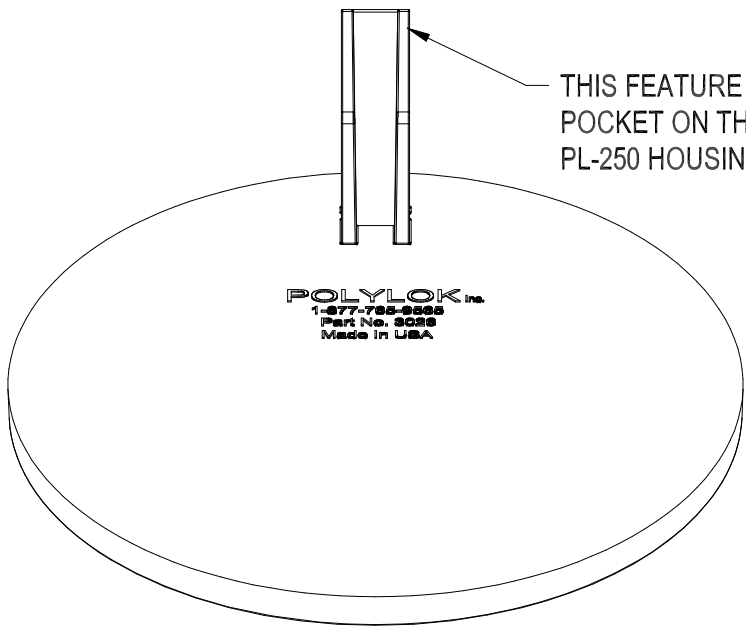

POLYLOK Inc.
1-877-785-8585
Part No. 3026
Made in USA

POLYLOK Inc.
1-877-785-8585
Part No. 3026
Made in USA

8.08 DIA.

POLYLOK PL-250 GAS DEFLECTOR
PART NO. 3026
MATERIAL - POLYPROPYLENE
COLOR - WHITE

POLYLOK Inc.
1-877-785-8585
Part No. 3026
Made in USA

THIS FEATURE SNAPS INTO A
POCKET ON THE BOTTOM OF A
PL-250 HOUSING PART # 30142-250

5.64

1.44

30°

.37

9.33